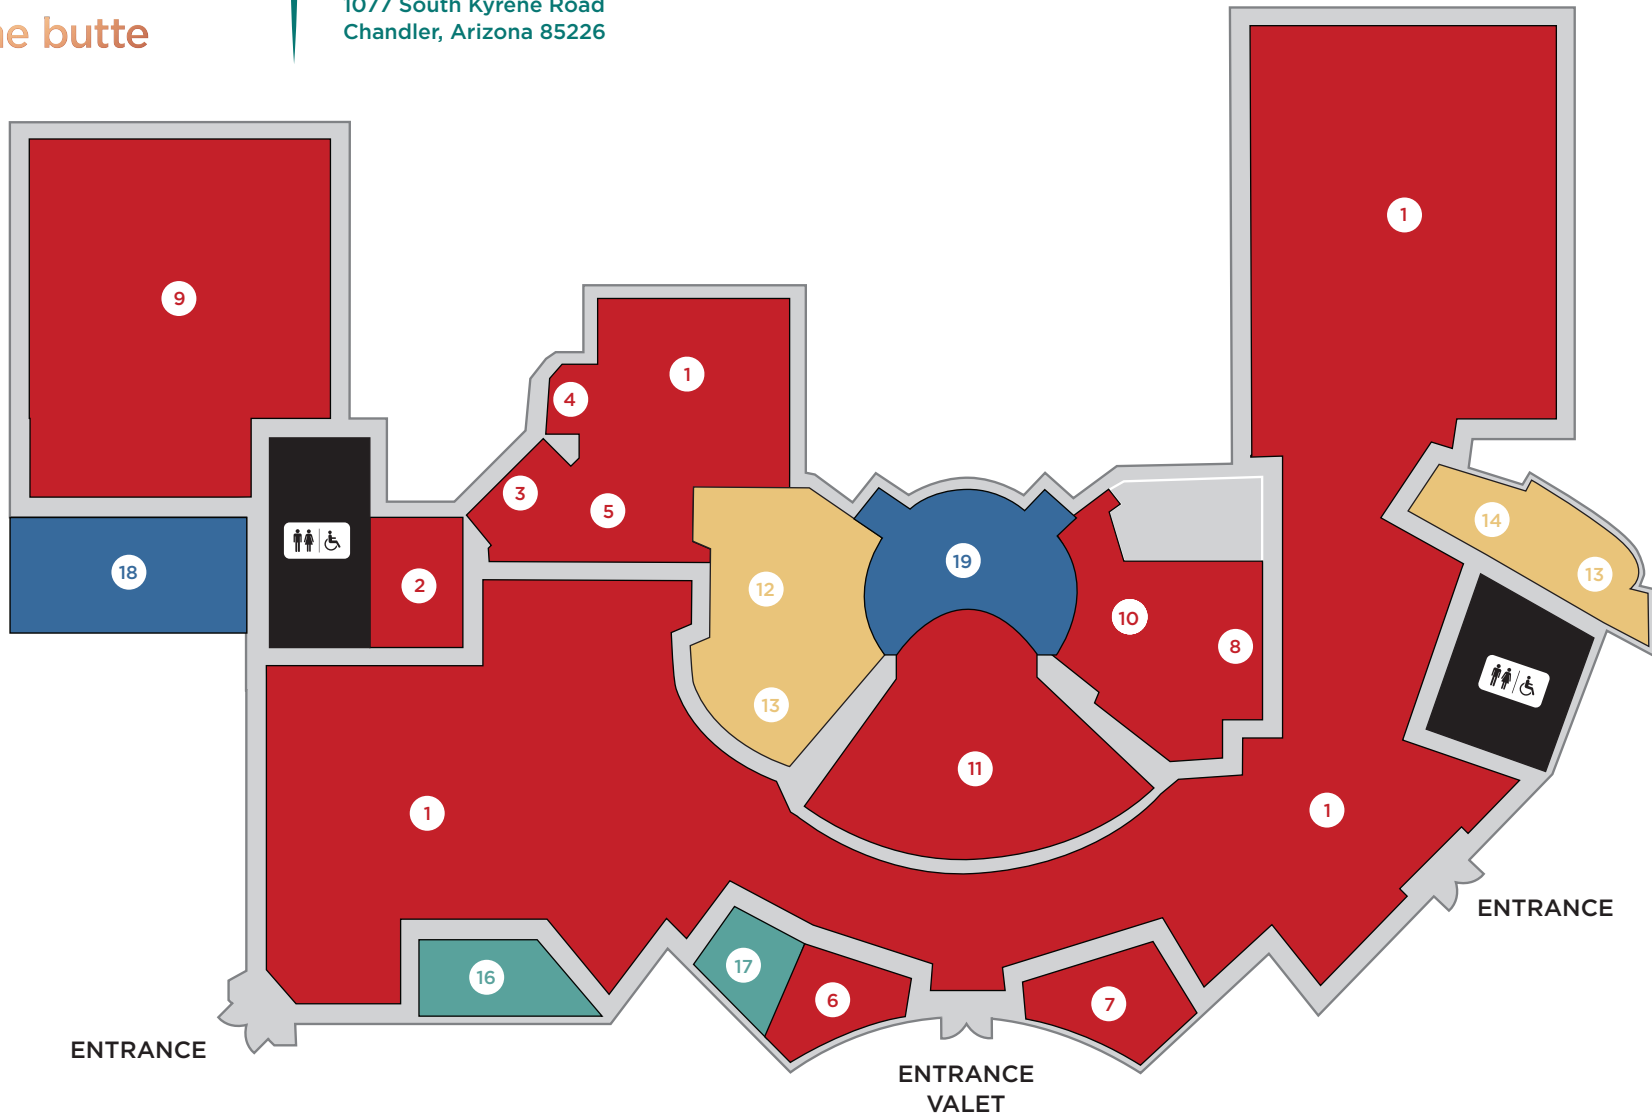

LONE BUTTE

PROPERTY MAP

1077 South Kyrene Road
Chandler, Arizona 85226

GAMING

- 1 CASINO FLOOR
- 2 PROMO STAGE
- 3 CASHIER
- 4 CASINO HOST
- 5 TABLE GAMES
- 6 SLOTS
- 7 PLAYERS CLUB
- 8 CASHIER
- 9 POKER
- 10 HIGH LIMIT SLOTS ROOM
- 11 BETMGM SPORTSBOOK

RESTAURANTS

- 12 FULLHOUSE CAFÉ
- 13 AROMA COFFEE & PASTICCERIA
- 14 COVERALL DELI
- 15 PANDA EXPRESS

BARS/LOUNGES

- 16 KICKER'S BAR
- 17 THE RIVER BAR

VENUES

- 18 POKER ROOM PATIO
- 19 THE PATIO