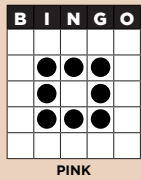

**PART 1:
TWO LAYER CAKE**
PAYS \$200

B7 MYSTERY MONEY

**VERTICAL &
HORIZONTAL BINGO**
10X LAST NUMBER CALLED
Minimum \$300

B15 MAIN PACK

**EIGHT PACK IN
A CORNER**
Level 1 pays \$300
Level 2 pays \$600

**PART 2:
THREE LAYER CAKE**
PAYS \$300

B8 MYSTERY MONEY

SMALL PICTURE FRAME
15X LAST NUMBER CALLED
Minimum \$500

B16 DOUBLE ACTION SPECIAL \$2 EACH

DOUBLE ACTION
Jackpot starts at 33#'s and \$2,500.
Number increases every 7 days.
\$100 added per session.
Consolation \$600