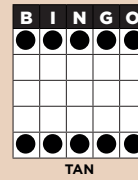

B20 3-PART JACKPOT SPECIAL $3-3 on

**PART 1:
TWO LAYER CAKE**
PAYS $200