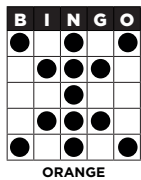

B17 MAIN PACK

**HARDWAY BINGO &
HARDWAY SIX PACK
NO OVERLAP**
Level 1 pays \$300
Level 2 pays \$600

B22 MAIN PACK (PART TWO)

**PART 2:
12 PACK ANYWHERE**
Level 1 pays \$300
Level 2 pays \$600

B11 MAIN PACK