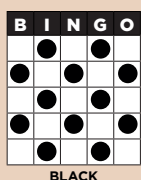

PART 3: COVERALL
Jackpot starts at 48#'s and \$2,500.
Number increases every 5 days.
\$100 added per session.
Consolation \$500

B9 MAIN PACK

DOUBLE HARDWAY
Level 1 pays \$300
Level 2 pays \$600

**30 MINUTE
INTERMISSION**

B21 MAIN PACK (PART ONE)

**PART 1:
HARDWAY SIX PACK**
Level 1 pays \$300
Level 2 pays \$600

B10 CRAZY "8"'S SPECIAL \$2-3 on

CRAZY "8"'S
Winner picks an envelope. Prizes
from \$388 to \$888. Multiple winners
split the highest prize chosen.