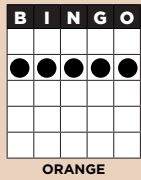

**IT'S THE PLAYER'S RESPONSIBILITY TO:
CHECK RECEIPT FOR ACCURACY, YELL "BINGO" LOUD & CLEAR, BE PRESENT TO VERIFY BINGO.**

B1 EARLY BIRDS \$1-3 on Pack

REGULAR BINGO
4 CORNERS OR STAMP
EACH PAYS \$50

B13 MAIN PACK

DOUBLE FLAGS
(ONE WAY ONLY)
Level 1 pays \$300
Level 2 pays \$600

B19 MAIN PACK

LETTER "V"
Level 1 pays \$300
Level 2 pays \$600

B6 MYSTERY MONEY \$3-6 on Pack (all 3 Games)

HARDWAY BINGO
5X LAST NUMBER CALLED
Minimum \$200