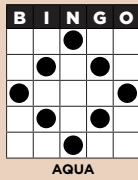

B14 DIAMOND PROGRESSIVE + $3-3 on

DIAMOND SPECIAL
Progressive starts at $10,000
Hit in 18 numbers or less
Progressive consolations
go to 29th number
Consolation $500