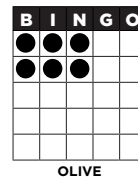

B21 MAIN PACK (PART ONE)

**PART 1:
HARDWAY SIX PACK**
Level 1 pays $300
Level 2 pays $600