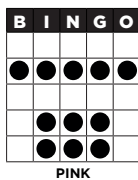

B17 MAIN PACK

**HARDWAY BINGO &
HARDWAY SIX PACK
NO OVERLAP**
Level 1 pays $300
Level 2 pays $600