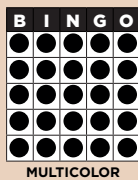

B18 BONANZA SPECIAL $2-3 on ($2 Trade-in)

BONANZA COVERALL
Jackpot begins at $7,500.
Jackpot in 50#'s or less.
51#'s pays 20% of Jackpot.
52#'s pays 10% of Jackpot.
Consolation $500