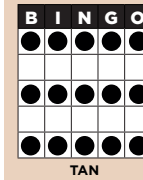

**PART 1:
TWO LAYER CAKE**
PAYS \$200

B7 MYSTERY MONEY

**VERTICAL &
HORIZONTAL BINGO**
10X LAST NUMBER CALLED
Minimum \$300

B15 MAIN PACK

**EIGHT PACK IN
A CORNER**
Level 1 pays \$300
Level 2 pays \$600

**PART 2:
THREE LAYER CAKE**
PAYS \$300

B8 MYSTERY MONEY

SMALL PICTURE FRAME
15X LAST NUMBER CALLED
Minimum \$500

B16 DOUBLE ACTION SPECIAL \$2 EACH

DOUBLE ACTION
Jackpot starts at 33#'s and \$2,500.
Number increases every 7 days.
\$100 added per session.
Consolation \$600