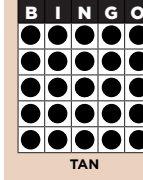

**PART 1:
TWO LAYER CAKE**
PAYS \$200

B7 MYSTERY MONEY

**VERTICAL &
HORIZONTAL BINGO**
10X LAST NUMBER CALLED
Minimum \$300

B15 MAIN PACK

**EIGHT PACK IN
A CORNER**
Level 1 pays \$300
Level 2 pays \$600

**PART 2:
THREE LAYER CAKE**
PAYS \$300

B8 MYSTERY MONEY

SMALL PICTURE FRAME
15X LAST NUMBER CALLED
Minimum \$500

B16 DOUBLE ACTION SPECIAL \$2 EACH

DOUBLE ACTION
Jackpot starts at 33#'s and \$2,500.
Number increases every 7 days.
\$100 added per session.
Consolation \$600