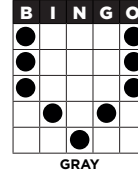

**IT'S THE PLAYER'S RESPONSIBILITY TO:
CHECK RECEIPT FOR ACCURACY, YELL "BINGO" LOUD & CLEAR, BE PRESENT TO VERIFY BINGO.**

B1 EARLY BIRDS \$1-3 on Pack

REGULAR BINGO
4 CORNERS OR STAMP
EACH PAYS \$50

B13 MAIN PACK

DOUBLE FLAGS
(ONE WAY ONLY)
Level 1 pays \$300
Level 2 pays \$600

B19 MAIN PACK

LETTER "V"
Level 1 pays \$300
Level 2 pays \$600

B6 MYSTERY MONEY \$3-6 on Pack (all 3 Games)

HARDWAY BINGO
5X LAST NUMBER CALLED
Minimum \$200