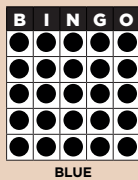

**PART 1:
TWO LAYER CAKE**
PAYS \$200

B7 MYSTERY MONEY

**VERTICAL &
HORIZONTAL BINGO**
10X LAST NUMBER CALLED
Minimum \$300

B15 MAIN PACK

**EIGHT PACK IN
A CORNER**
Level 1 pays \$300
Level 2 pays \$600

**PART 2:
THREE LAYER CAKE**
PAYS \$300

B8 MYSTERY MONEY

SMALL PICTURE FRAME
15X LAST NUMBER CALLED
Minimum \$500

B16 DOUBLE ACTION SPECIAL \$2 EACH

DOUBLE ACTION
Jackpot starts at 33#'s and \$2,500.
Number increases every 7 days.
\$100 added per session.
Consolation \$600