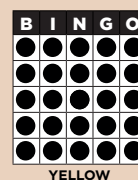

B23 TRIPLE PLAY COVERALL SPECIAL $3-3 on

TOP CARD PAYS $1,000
Starts at 52#'s and increases daily.
MIDDLE CARD PAYS $5,000
Starts at 50#'s and increases
every 3 days.
BOTTOM CARD PAYS $9,500
Starts at 48#'s and increases
every 7 days.
Consolation $500