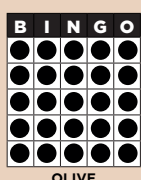

B12 ODD/EVEN COVERALL SPECIAL $2-3 on

ODD/EVEN
Jackpot starts at 48#'s and $2,500.
Number increases every 7 days.
$100 added per session. The date
determines Odd or Even.
Consolation $500