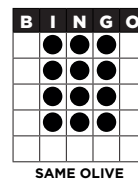

B22 MAIN PACK (PART TWO)

**PART 2:
12 PACK ANYWHERE**
Level 1 pays $300
Level 2 pays $600