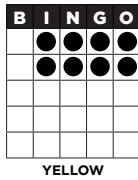

DOUBLE FLAGS
(ONE WAY ONLY)
Level 1 pays \$300
Level 2 pays \$600

B19 MAIN PACK

LETTER "V"
Level 1 pays \$300
Level 2 pays \$600

B6 MYSTERY MONEY \$3-6 on Pack (all 3 Games)

HARDWAY BINGO
5X LAST NUMBER CALLED
Minimum \$200

B14 DIAMOND PROGRESSIVE + \$3-3 on

DIAMOND SPECIAL
Progressive starts at \$10,000
Hit in 18 numbers or less
Progressive consolations
go to 29th number
Consolation \$500

B20 3-PART JACKPOT SPECIAL \$3-3 on

**PART 1:
TWO LAYER CAKE**
PAYS \$200

B7 MYSTERY MONEY

**VERTICAL &
HORIZONTAL BINGO**
10X LAST NUMBER CALLED
Minimum \$300

B15 MAIN PACK

**EIGHT PACK IN
A CORNER**
Level 1 pays \$300
Level 2 pays \$600

**PART 2:
THREE LAYER CAKE**
PAYS \$300