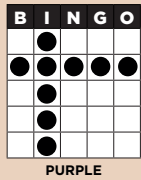

DOUBLE FLAGS
(ONE WAY ONLY)
Level 1 pays \$300
Level 2 pays \$600

B19 MAIN PACK

LETTER "V"
Level 1 pays \$300
Level 2 pays \$600

B6 MYSTERY MONEY \$3-6 on Pack (all 3 Games)

HARDWAY BINGO
5X LAST NUMBER CALLED
Minimum \$200

B14 DIAMOND PROGRESSIVE + \$3-3 on

DIAMOND SPECIAL
Progressive starts at \$10,000
Hit in 18 numbers or less
Progressive consolations
go to 29th number
Consolation \$500

B20 3-PART JACKPOT SPECIAL \$3-3 on

**PART 1:
TWO LAYER CAKE**
PAYS \$200

B7 MYSTERY MONEY

**VERTICAL &
HORIZONTAL BINGO**
10X LAST NUMBER CALLED
Minimum \$300

B15 MAIN PACK

**EIGHT PACK IN
A CORNER**
Level 1 pays \$300
Level 2 pays \$600

**PART 2:
THREE LAYER CAKE**
PAYS \$300