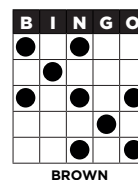

B24 MAIN PACK

DOUBLE "X"
(ONE WAY ONLY)
Level 1 pays $300
Level 2 pays $600