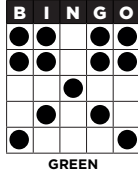

**IT'S THE PLAYER'S RESPONSIBILITY TO:
CHECK RECEIPT FOR ACCURACY, YELL "BINGO" LOUD & CLEAR, BE PRESENT TO VERIFY BINGO.**

B1 EARLY BIRDS \$1-3 on Pack

REGULAR BINGO
4 CORNERS OR STAMP
EACH PAYS \$50

B13 MAIN PACK

DOUBLE FLAGS
(ONE WAY ONLY)
Level 1 pays \$300
Level 2 pays \$600

B19 MAIN PACK

LETTER "V"
Level 1 pays \$300
Level 2 pays \$600

B6 MYSTERY MONEY \$3-6 on Pack (all 3 Games)

HARDWAY BINGO
5X LAST NUMBER CALLED
Minimum \$200