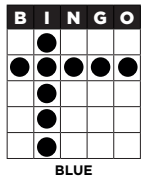

B9 MAIN PACK

DOUBLE HARDWAY
Level 1 pays $300
Level 2 pays $600

**30 MINUTE
INTERMISSION**